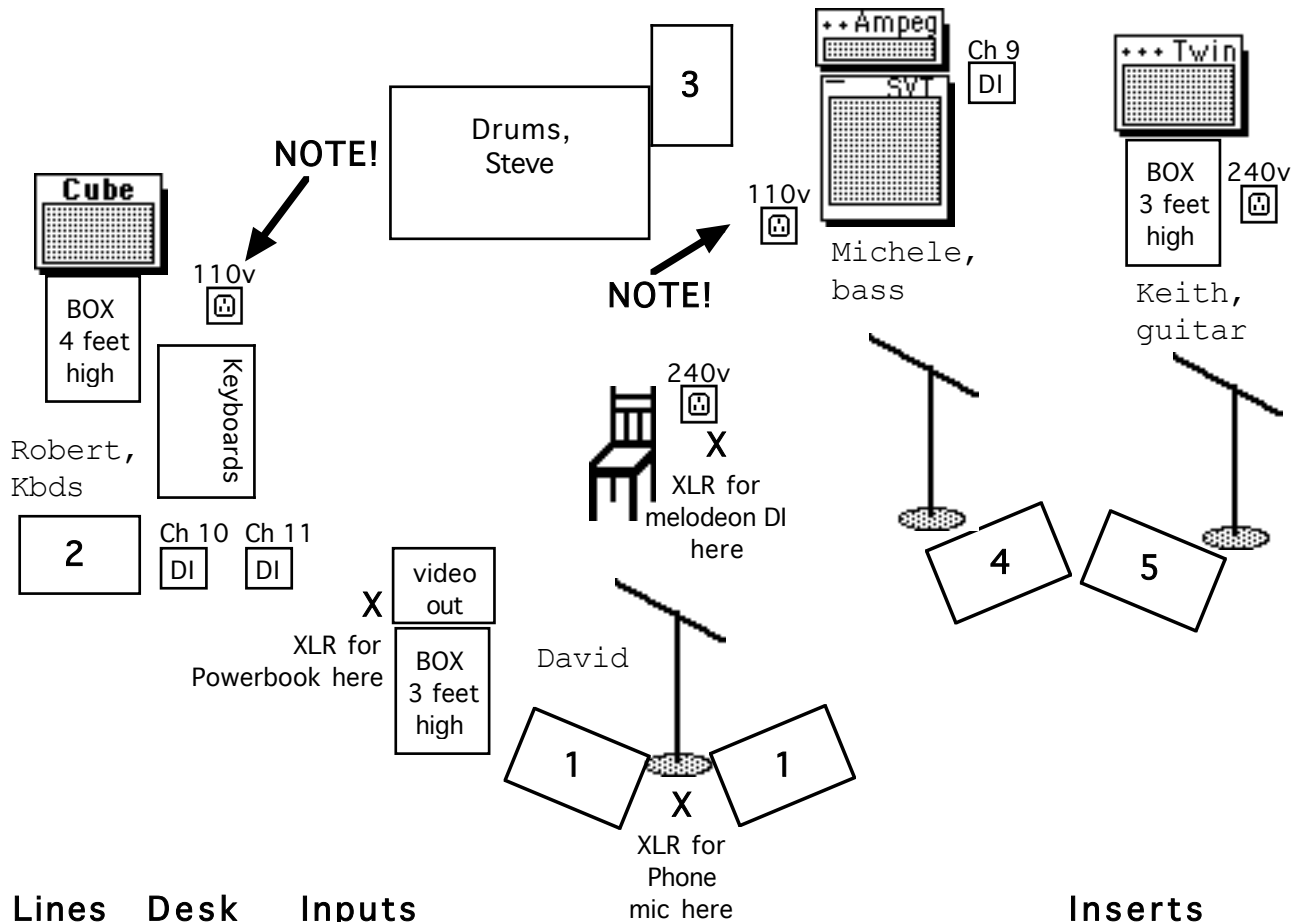

Pere Ubu stage plot, Live Free or Diet

Pere Ubu Stage Plot dated 5/8/5
directors@ubuprojex.net 

<u>Lines</u>	<u>Desk</u>	<u>Inputs</u>	<u>Inserts</u>
	1	Vocal (David) - Shure Beta 58, supplied by us	compressor
	2	Vocal (Michelle)	compressor
	3	Vocal (Keith)	
	4	Telephone - supplied by us, need XLR cable	compressor
	5	Computer audio out, need XLR cable	compressor
	6	Melodeon, need XLR cable	
	7	Guitar amp mic	
	8	Bass amp mic	
	9	Bass DI	
	10	Keyboards - L DI	VF-1
	11	Keyboards - R DI	VF-1
	12	Bass drum mic	sub-grouped
	13	Snare drum mic	sub-grouped
	14	Hihat mic	sub-grouped
	15	Rack Tom mic	sub-grouped
	16	Rack Tom mic	sub-grouped
	17	Floor Tom mic	sub-grouped
	18	O/H - L mic	sub-grouped
	19	O/H - R mic	sub-grouped
	20	Sampler, located at mix desk	
	S-1	Drum sub-group	compressor